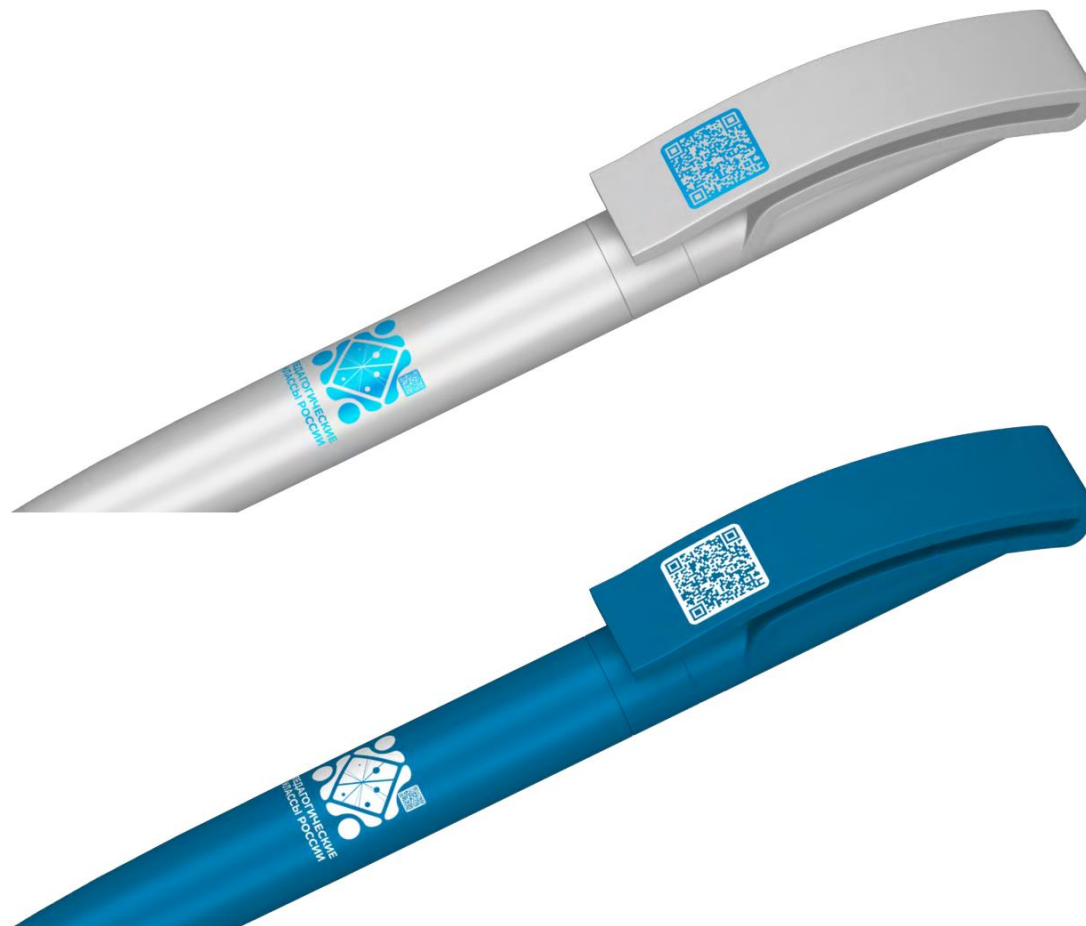

Фирменные ручки