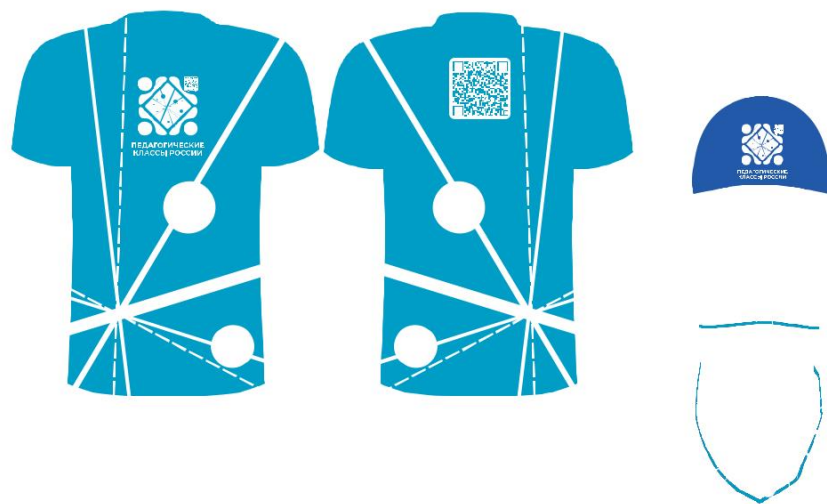

Логотип. Охранное поле

The image features a teal background with a central point from which several white lines radiate outwards. These lines include solid, dashed, and thick solid styles. Four white circles of varying sizes are positioned at the ends of some of these lines. The text 'ФИРМЕННЫЕ ЦВЕТА' is located in the lower-left quadrant, with the word 'ЦВЕТА' highlighted in a white rectangular box.

Основной текст
Основной текст
Основной текст

Сноска
Regular

0,7 • A

Текст сноски

The image features a light blue background with a central point from which several white lines radiate outwards. These lines include solid, dashed, and thick solid lines. Four white circles are positioned at various points along these lines, and a small white dot is located near the center. The overall composition is abstract and geometric.

ФИРМЕННЫЕ ЭЛЕМЕНТЫ

Фирменный узор

Фирменный элемент. QR-код

The background is a light blue color. It features several white geometric elements: a central point from which several lines radiate outwards. Some lines are solid and thick, while others are dashed and thinner. There are four large white circles of varying sizes scattered across the composition. The text 'СУВЕНИРНАЯ ПРОДУКЦИЯ' is positioned in the lower-left quadrant, rendered in a blue, sans-serif font.

СУВЕНИРНАЯ ПРОДУКЦИЯ

Фирменные ручки

Фирменный блокнот

Фирменная тетрадь

Фирменная папка

Фирменная спортивная форма

Фирменные худи

Фирменная лента для бейджа